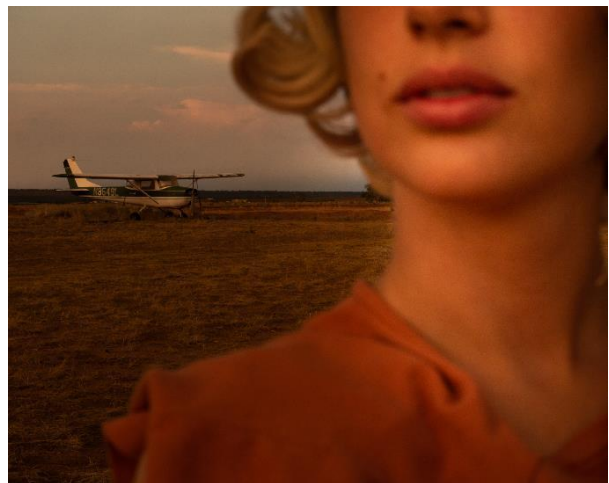

Tania Franco Klein
Plane (Self-portrait) from Proceed To The Route, 2018
Estimate £10,000 – 15,000

Auction: 20 May 2021, 2pm BST

Auction viewing: 14-20 May 2021

Location: 30 Berkeley Square, London

Click here for more information: <https://www.phillips.com/auctions/auction/UK040121>